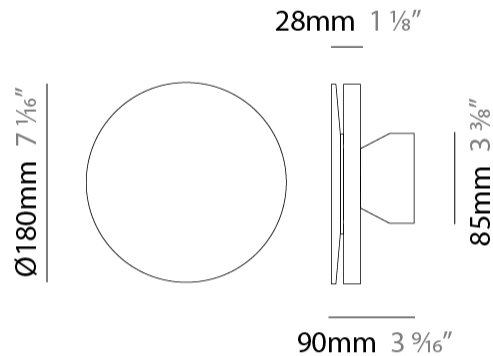

PROJECT
TYPE
SPECIFIER
QUANTITY
DATE

CHIODO SURFACE

E9W588-

base number   Finish
Options

1. To build a product code in our configurator select the specify button on the base model # product page
2. To build a manual product code on this datasheet choose from the options listed below in blue font and add the suffix to the base model #

GENERAL

Series: Chiodo
Brand: Platek
Division: Exterior
Mounting Type: Surface
Mounting Location: Wall

PHYSICAL

Shape: Disc
Diameter (mm): 180
Diameter (in): 7 1/16
Extension (mm): 90
Extension (in): 3 9/16
Light Distribution: Indirect
Weight (kg): 1.16
Weight (lbs): 2.55
Screws: No visible screws
Diffuser: Frosted Methacrylate
Gasket: Gore (R) valve
Fixture Finish: [BLK / COR](#)
Fixture Material: Aluminum
Cable Details: 3 x 1mm^2
Upon Request: Finishes - White, Green Forest, Gray, Anthracite

ELECTRICAL

Lamp Type: LED
Input Wattage (W): 12.1
Dimming: Non-Dimmable
Input Voltage (V): 120

LED

Color Temperature (°K): 3000
Max. Delivered Lumen (lm): 340
Nominal Lumen (lm): 710
CRI: >80 CRI
Lamp Life (hrs): 60000

OPTICAL

Optic°: 121
Beam Angle: Diffused

RATINGS AND CERTIFICATIONS

Certified By: Certified for North American Standards
IP rating: IP65
IK Rating: IK05