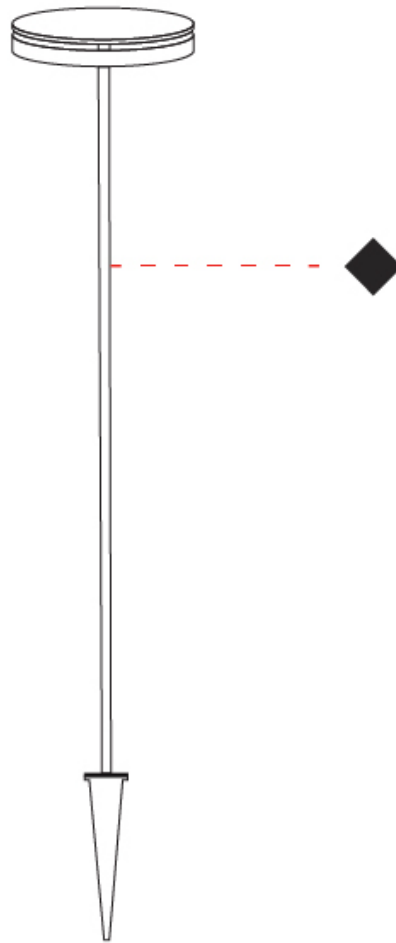

CHiodo POST

E9B234-

PROJECT	_____
TYPE	_____
SPECIFIER	_____
QUANTITY	_____
DATE	_____

E